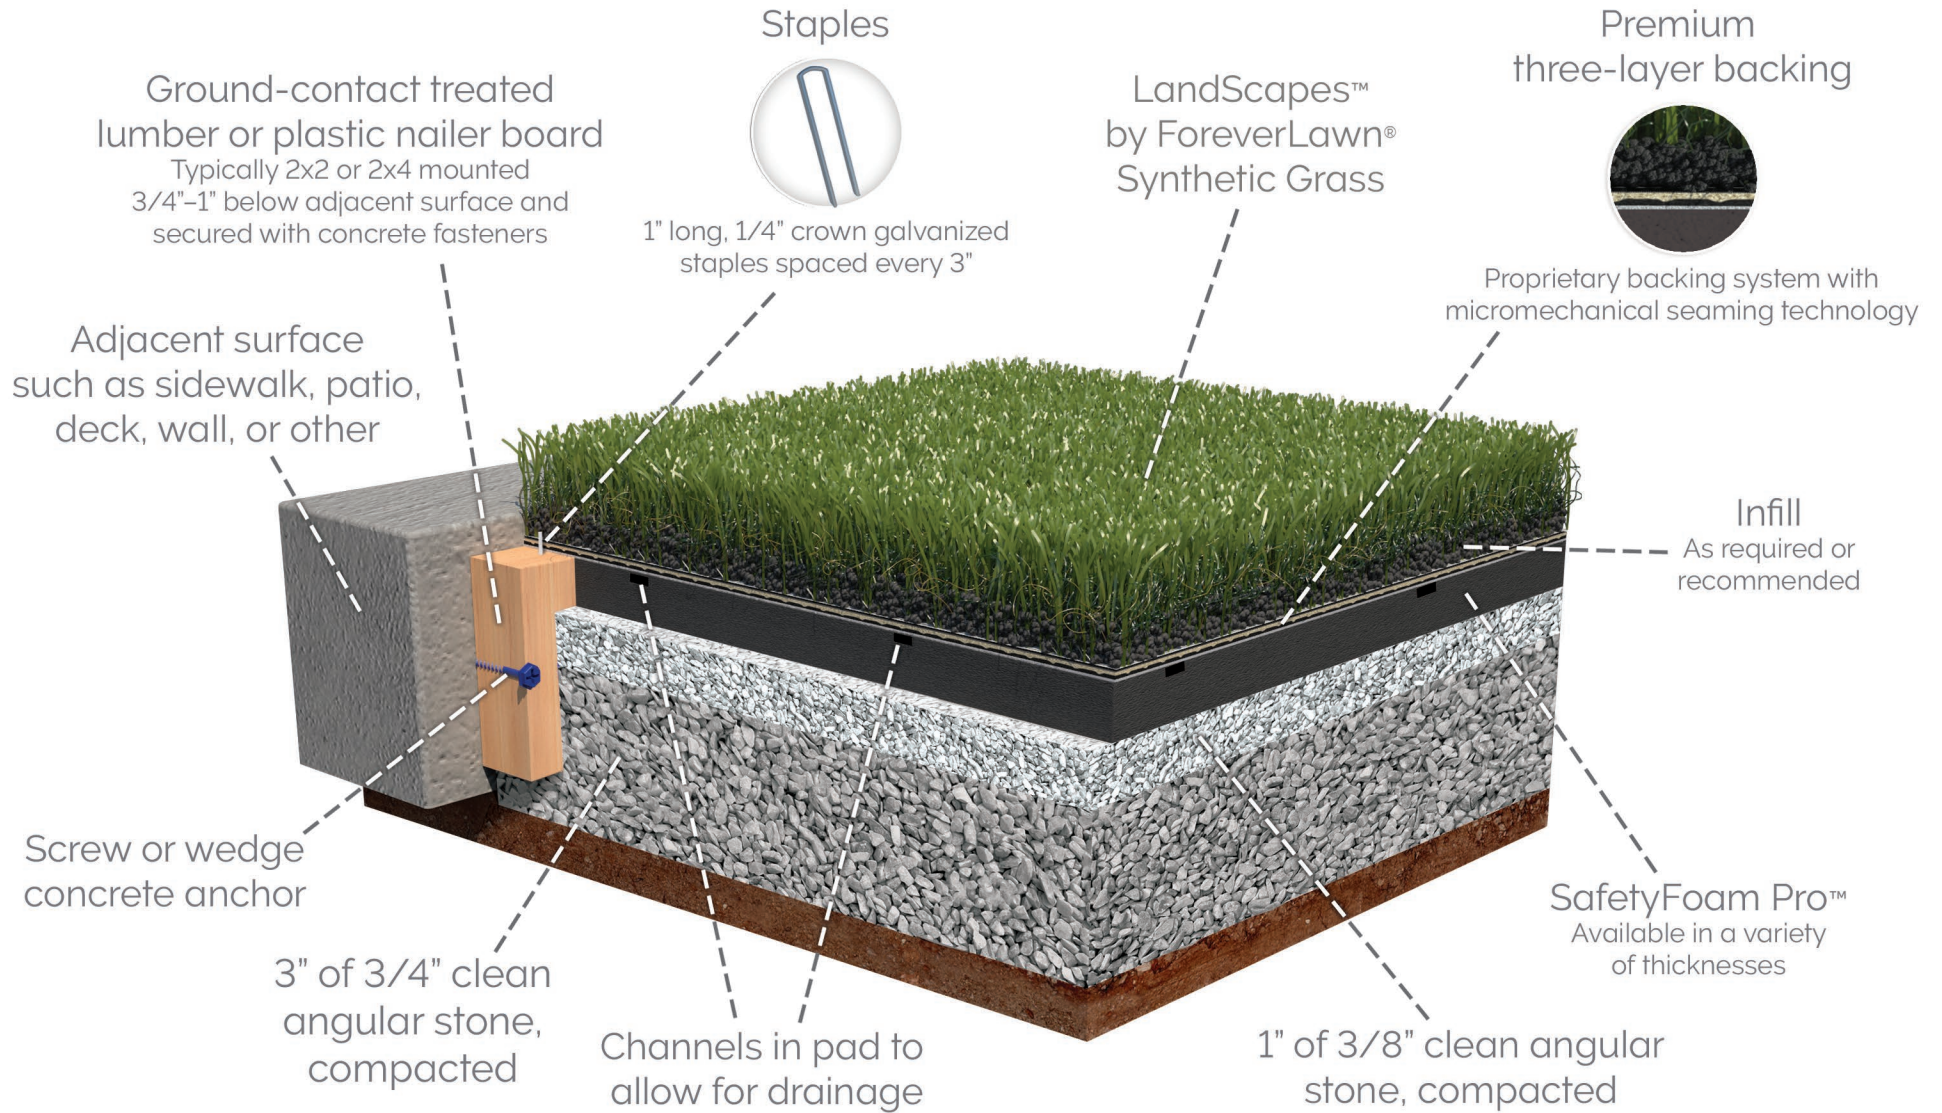

# ForeverLawn Synthetic Grass System

Installed with SafetyFoam Pro over stone

330.499.8873 • foreverlawn.com  
8007 Beeson St., Louisville, OH 44641

microsite.caddetails.com/1148

By	G. Swartz	06/24
Scale	Not to scale	
Drawing No.	M1546	