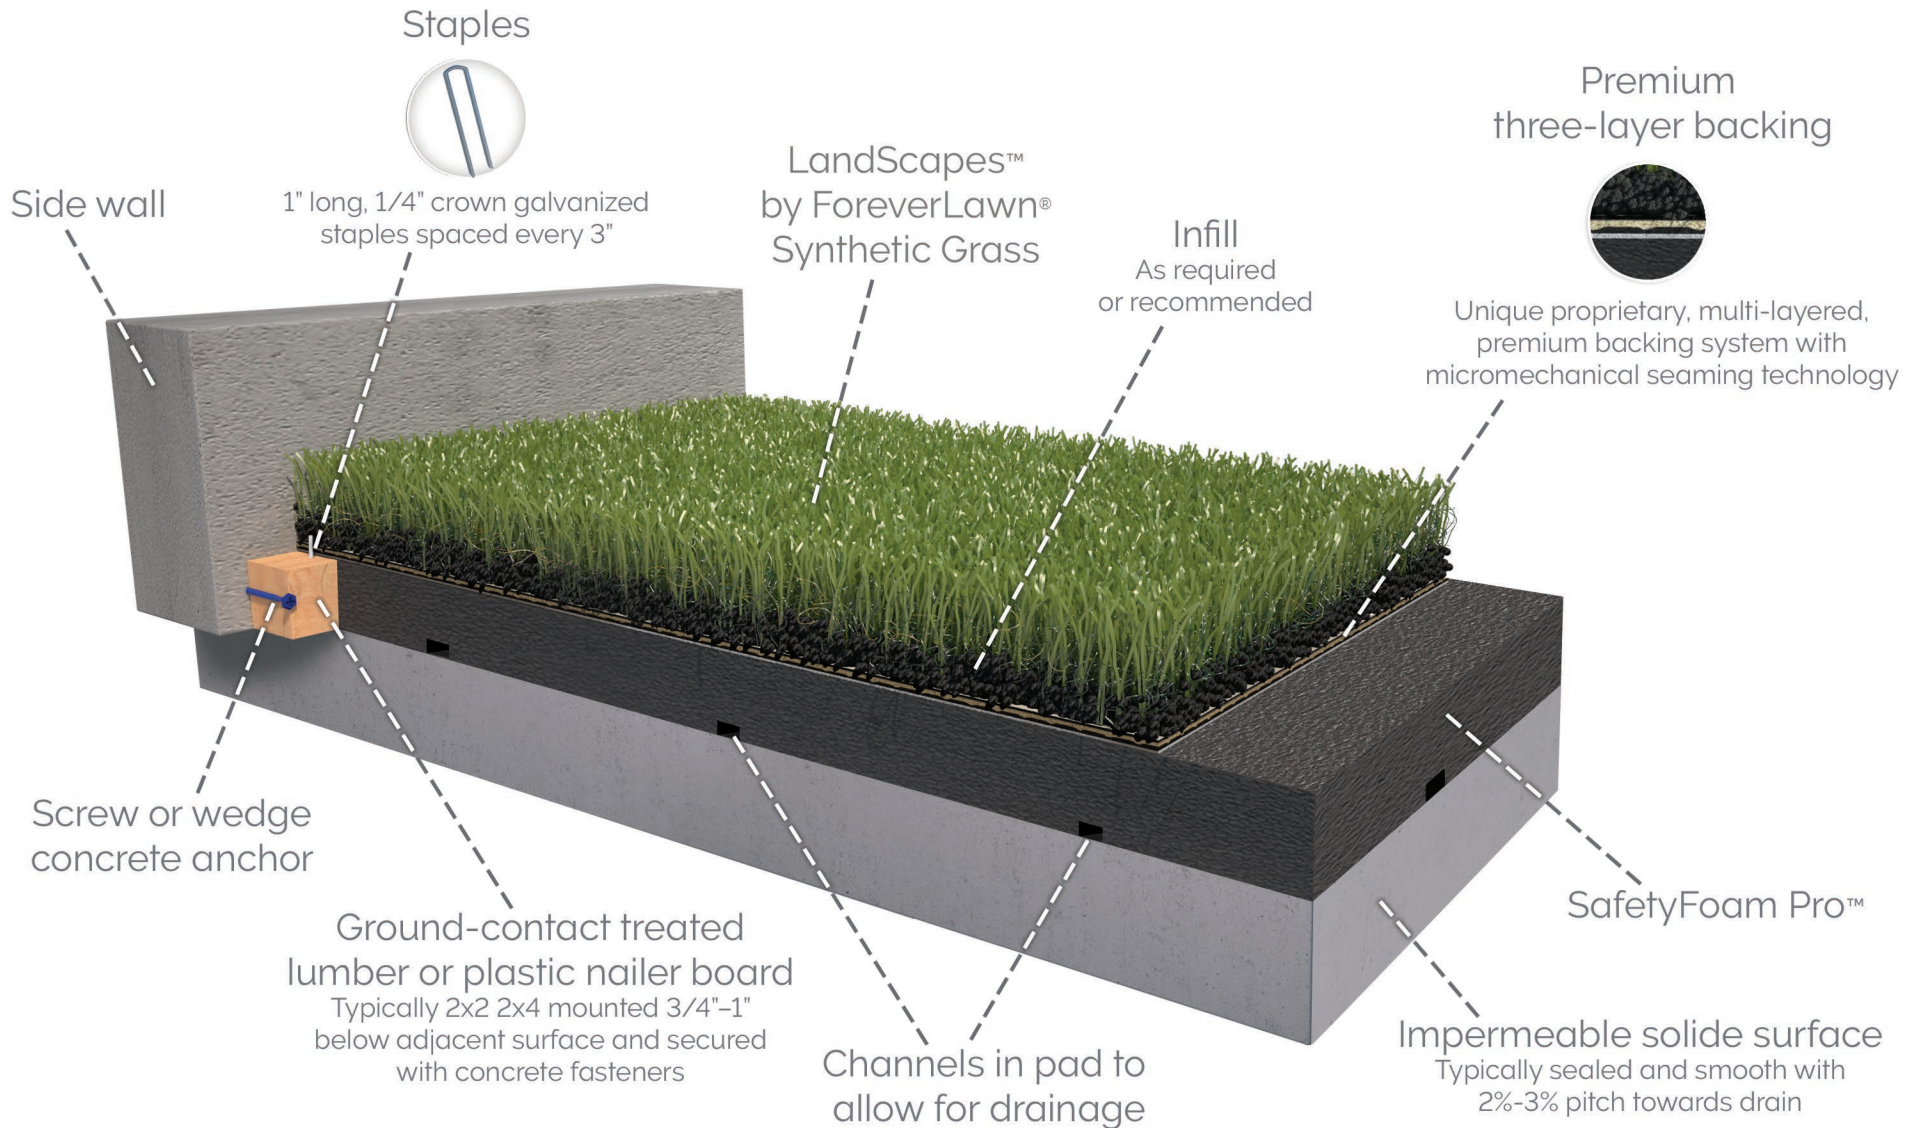

ForeverLawn Synthetic Grass System

Installed over rooftop or solid surface with SafetyFoam Pro

LandScapes
by ForeverLawn®

ForeverLawn

330.499.8873 • foreverlawn.com
8007 Beeson St., Louisville, OH 44641

CADdetails
MICROSITE

microsite.caddetails.com/1148

By	G. Swartz	06/24
Scale	Not to scale	
Drawing No.	M1616	