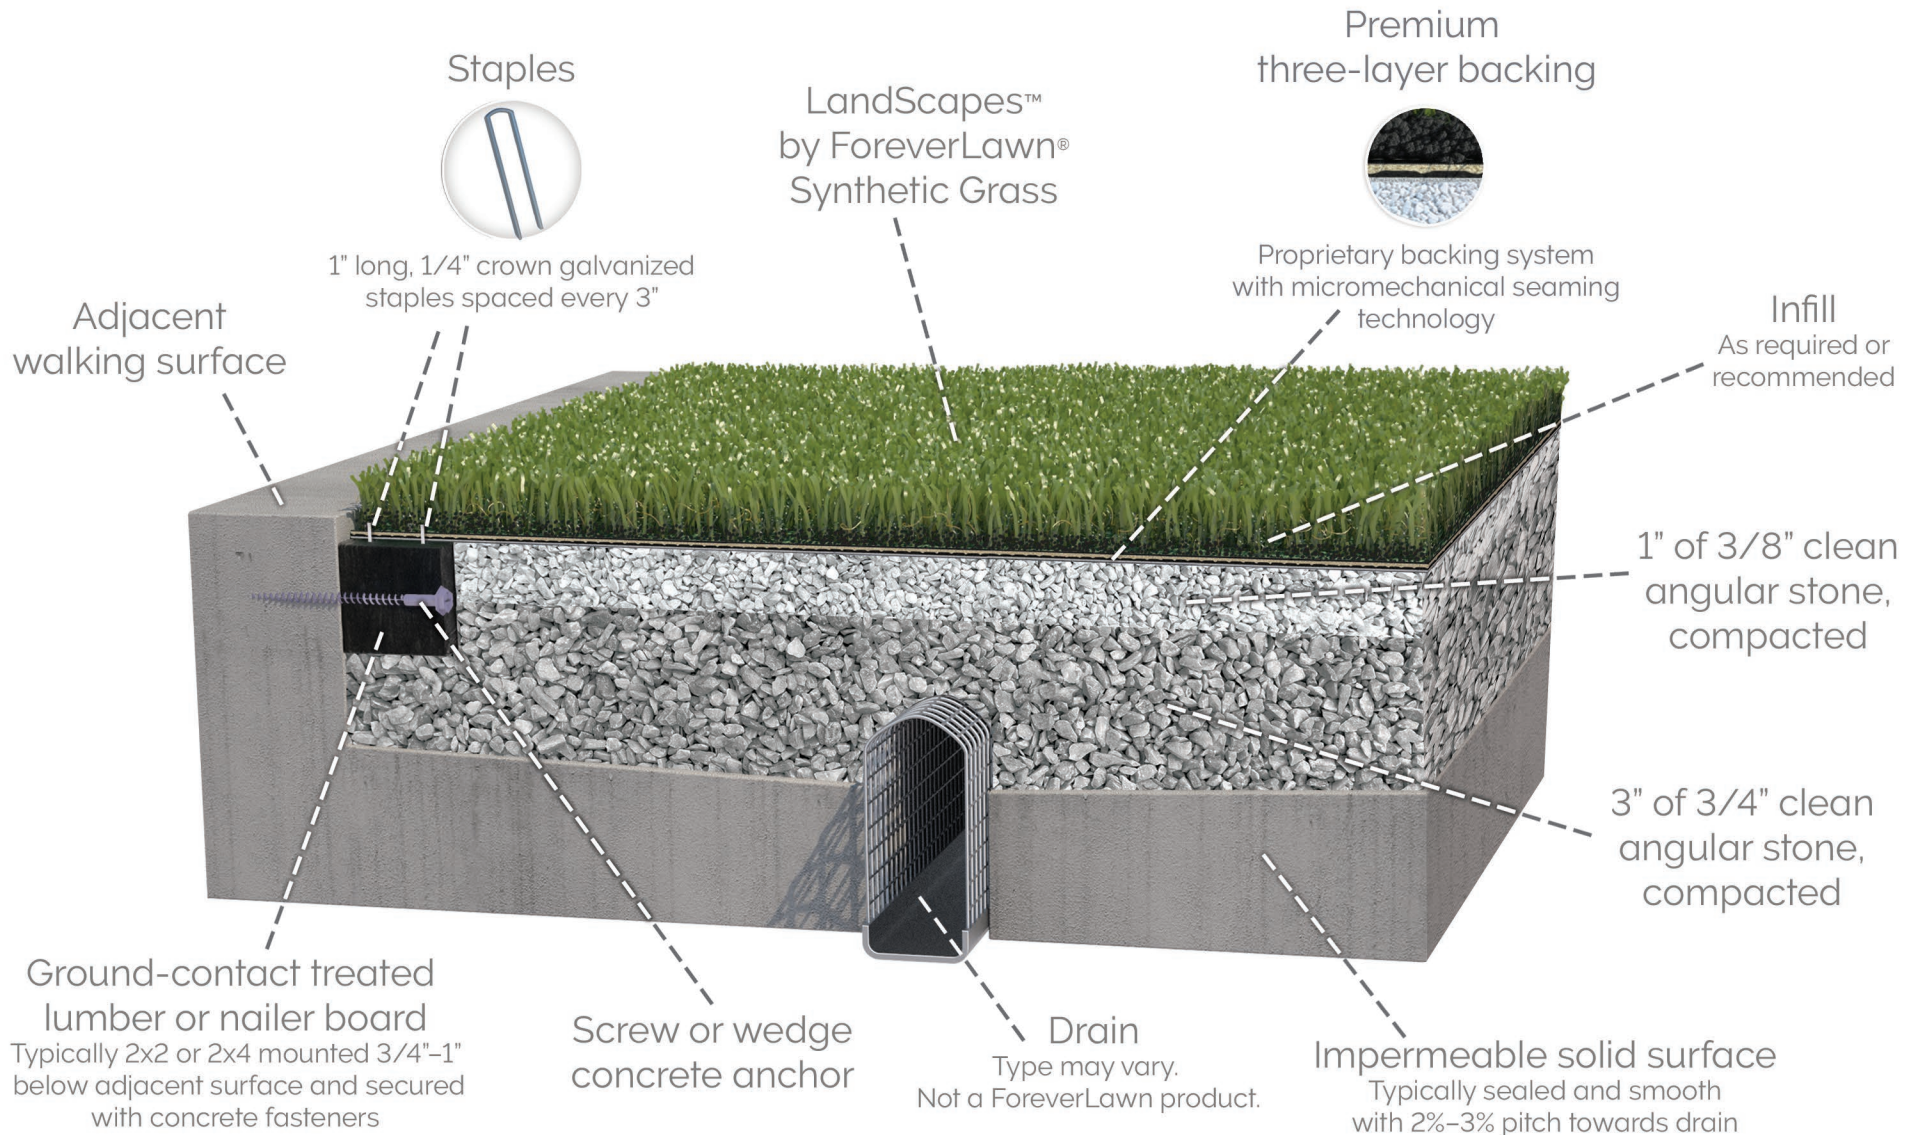

# ForeverLawn Synthetic Grass System

Installed over aggregate on rooftop or solid surface

**LandScapes**  
by ForeverLawn®

**ForeverLawn**

330.499.8873 • foreverlawn.com  
8007 Beeson St., Louisville, OH 44641

**CADdetails**  
MICROSITE

microsite.caddetails.com/1148

By	G. Swartz	06/24
Scale	Not to scale	
Drawing No.	M1675	