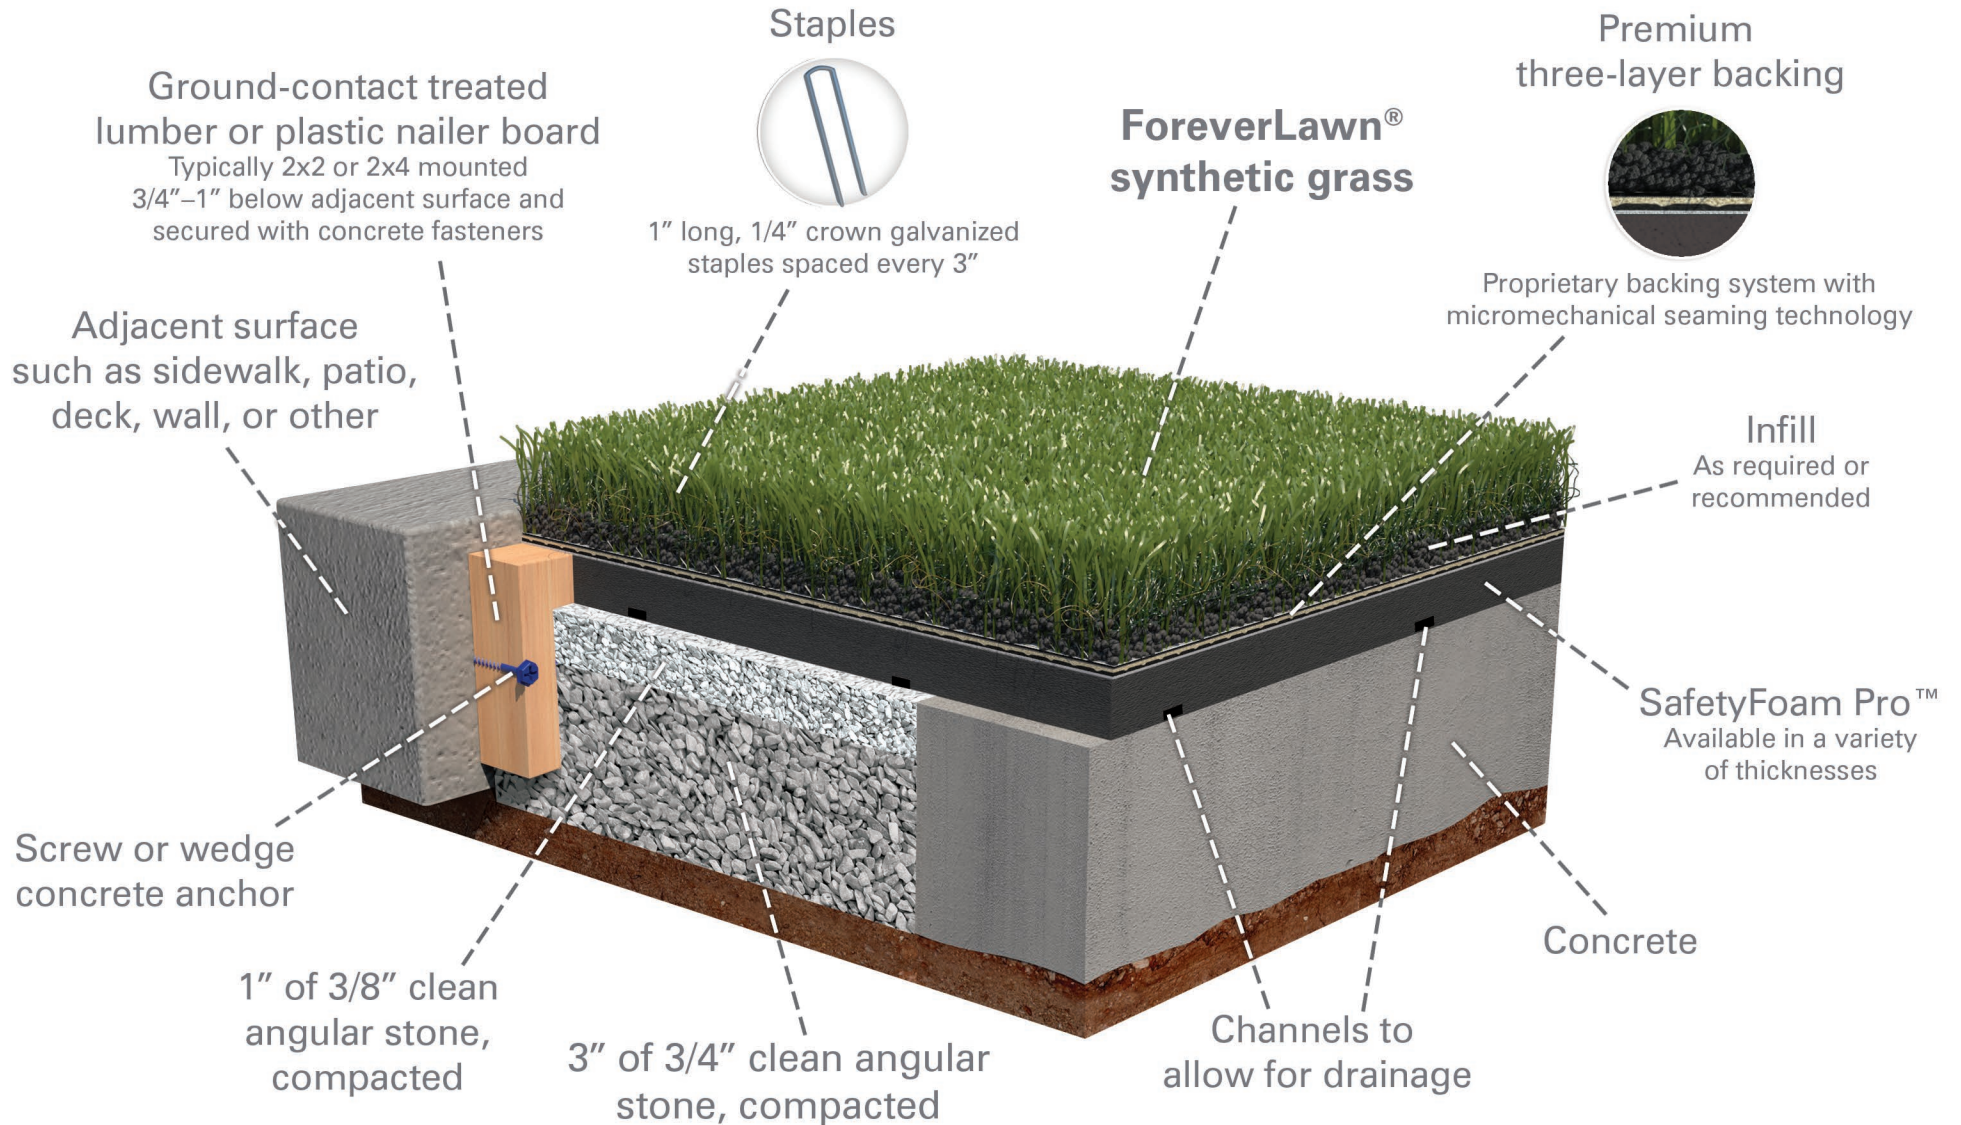

ForeverLawn Landscape System

Installed with SafetyFoam Pro over stone or concrete

330.499.8873 • foreverlawn.com
8007 Beeson St., Louisville, OH 44641

microsite.caddetails.com/1148

By	G. Swartz	08/23
Scale	Not to scale	
Drawing No.	M1546	