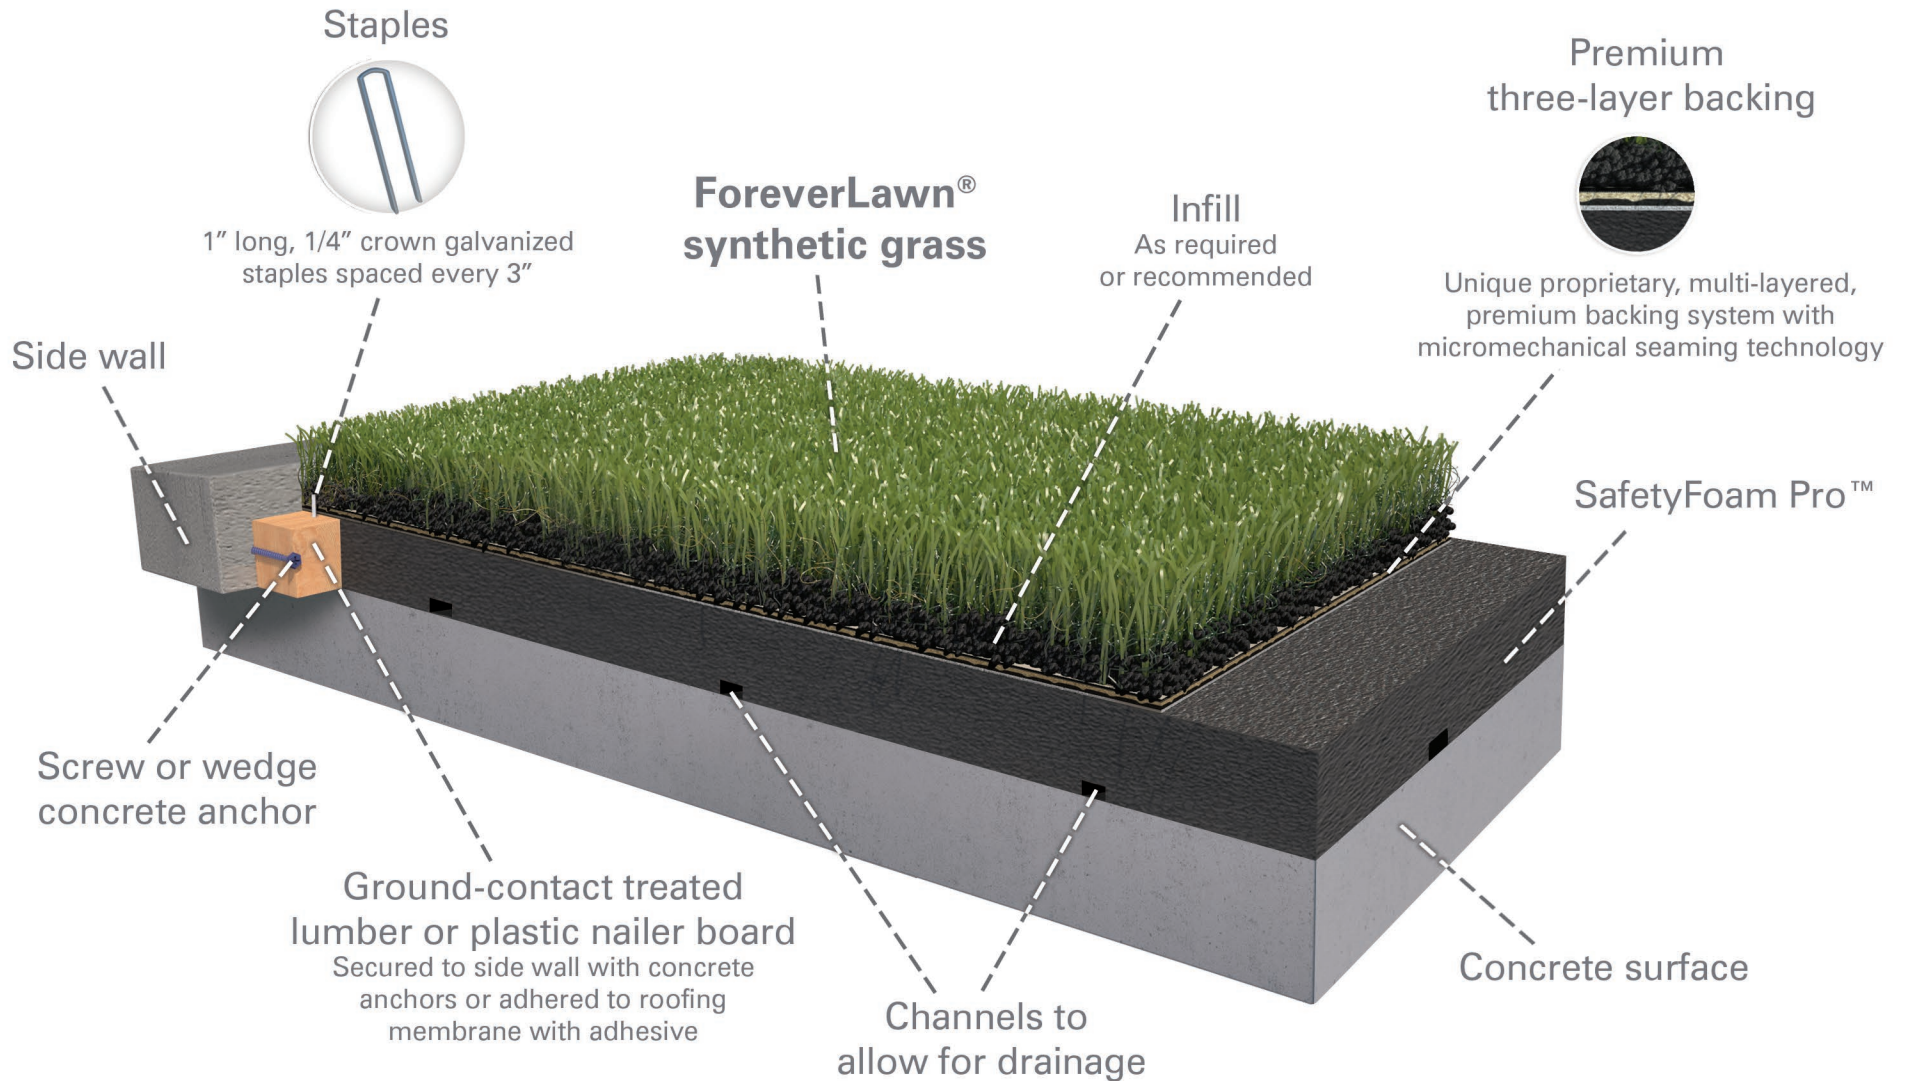

ForeverLawn Landscape System

Installed over rooftop or solid surface with SafetyFoam Pro

330.499.8873 • foreverlawn.com
8007 Beeson St., Louisville, OH 44641

microsite.caddetails.com/1148

By	G. Swartz	08/23
Scale	Not to scale	
Drawing No.	M1616	