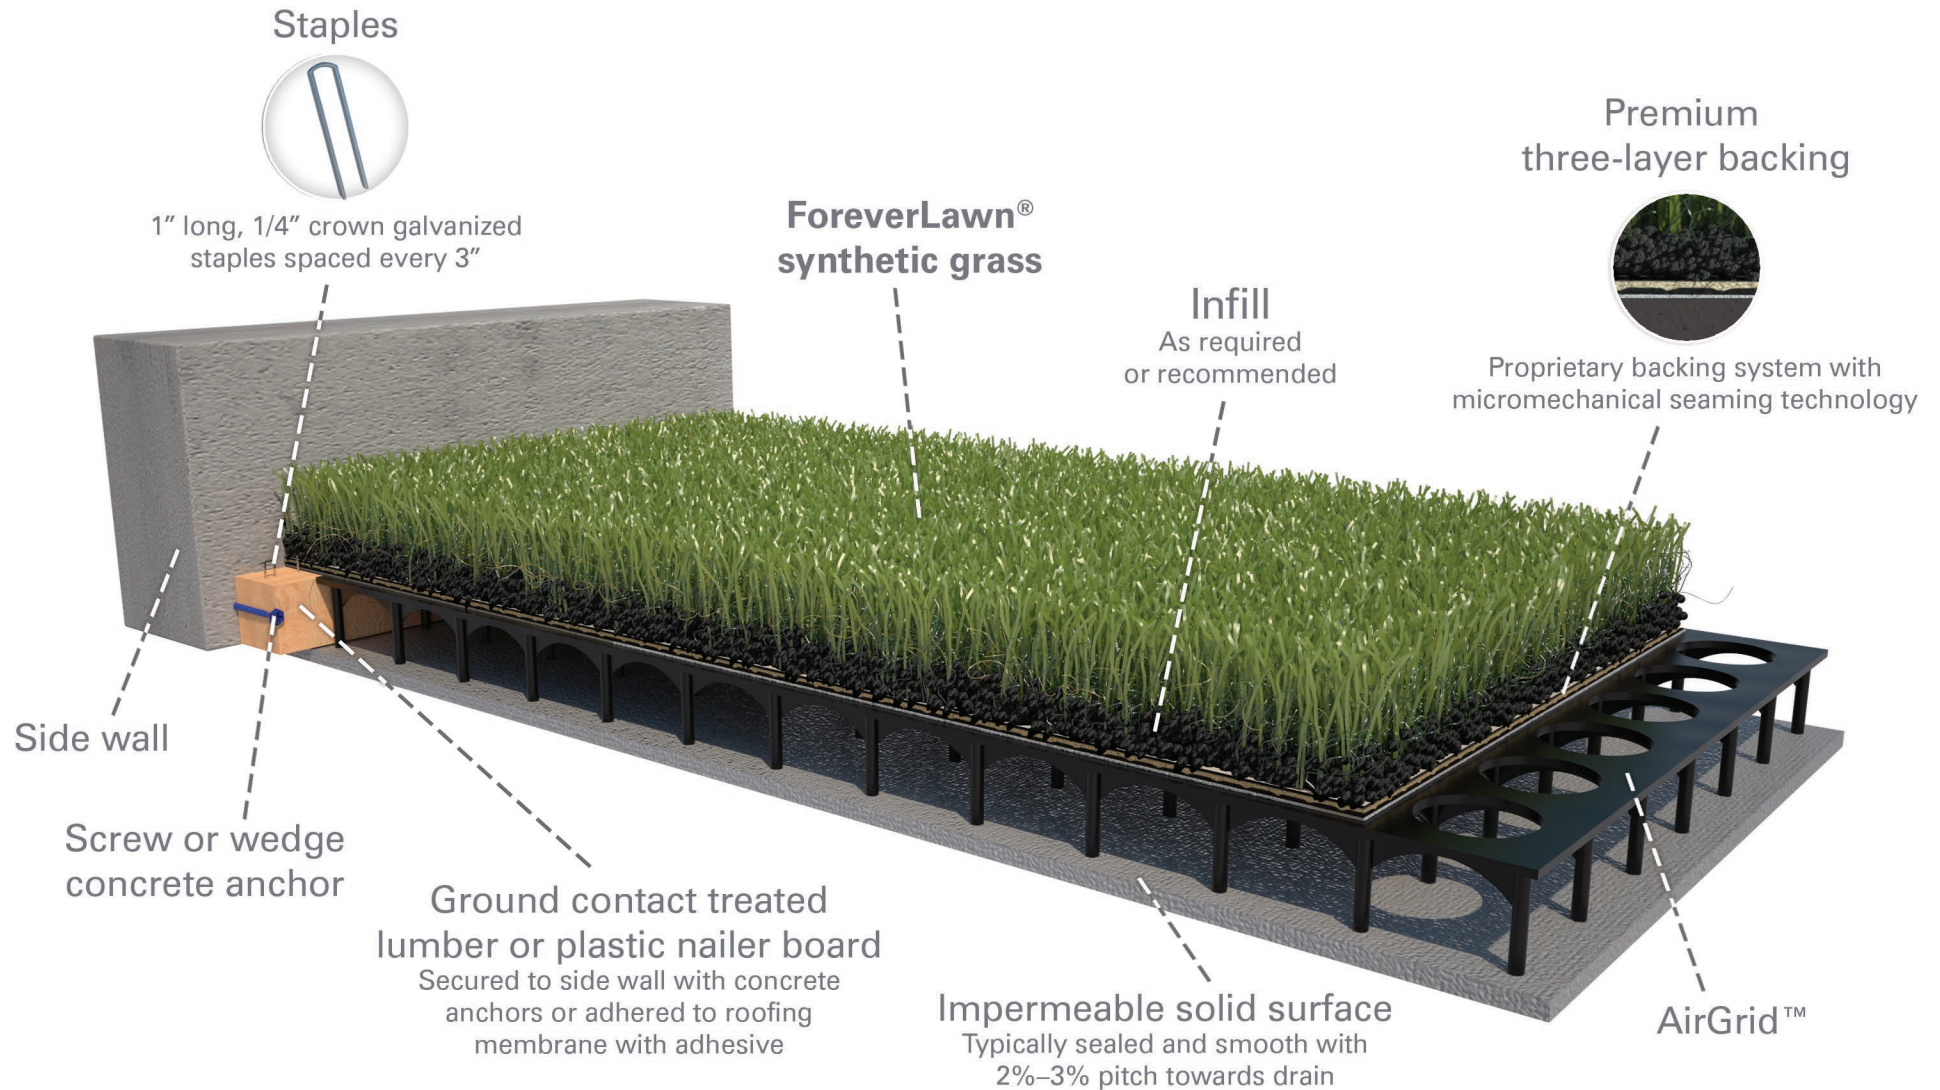

ForeverLawn Landscape System

Installed over rooftop or solid surface with AirGrid

330.499.8873 • foreverlawn.com
8007 Beeson St., Louisville, OH 44641

microsite.caddetails.com/1148

By	G. Swartz	08/23
Scale	Not to scale	
Drawing No.	M1475	