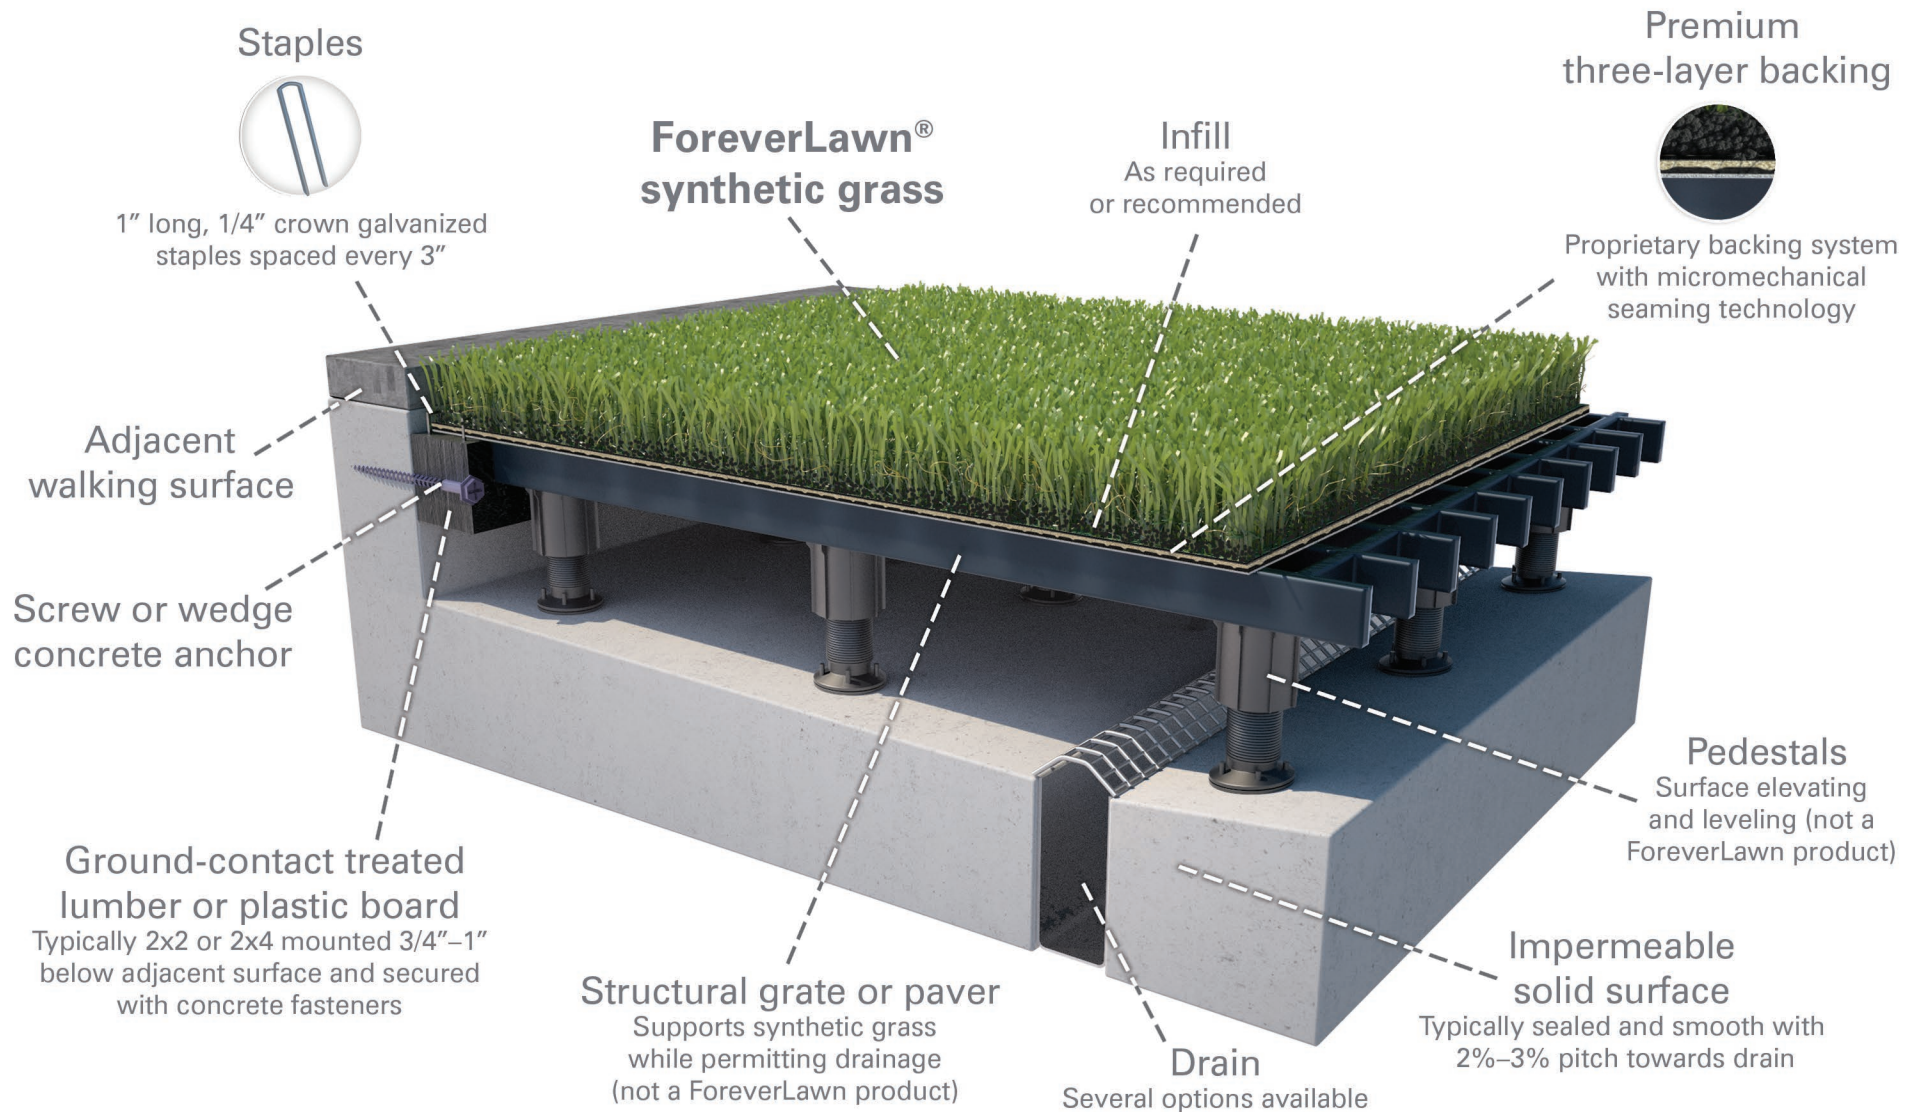

ForeverLawn Landscape System

Installed over pedestals

330.499.8873 • foreverlawn.com
8007 Beeson St., Louisville, OH 44641

microsite.caddetails.com/1148

By	G. Swartz	08/23
Scale	Not to scale	
Drawing No.	M1477	