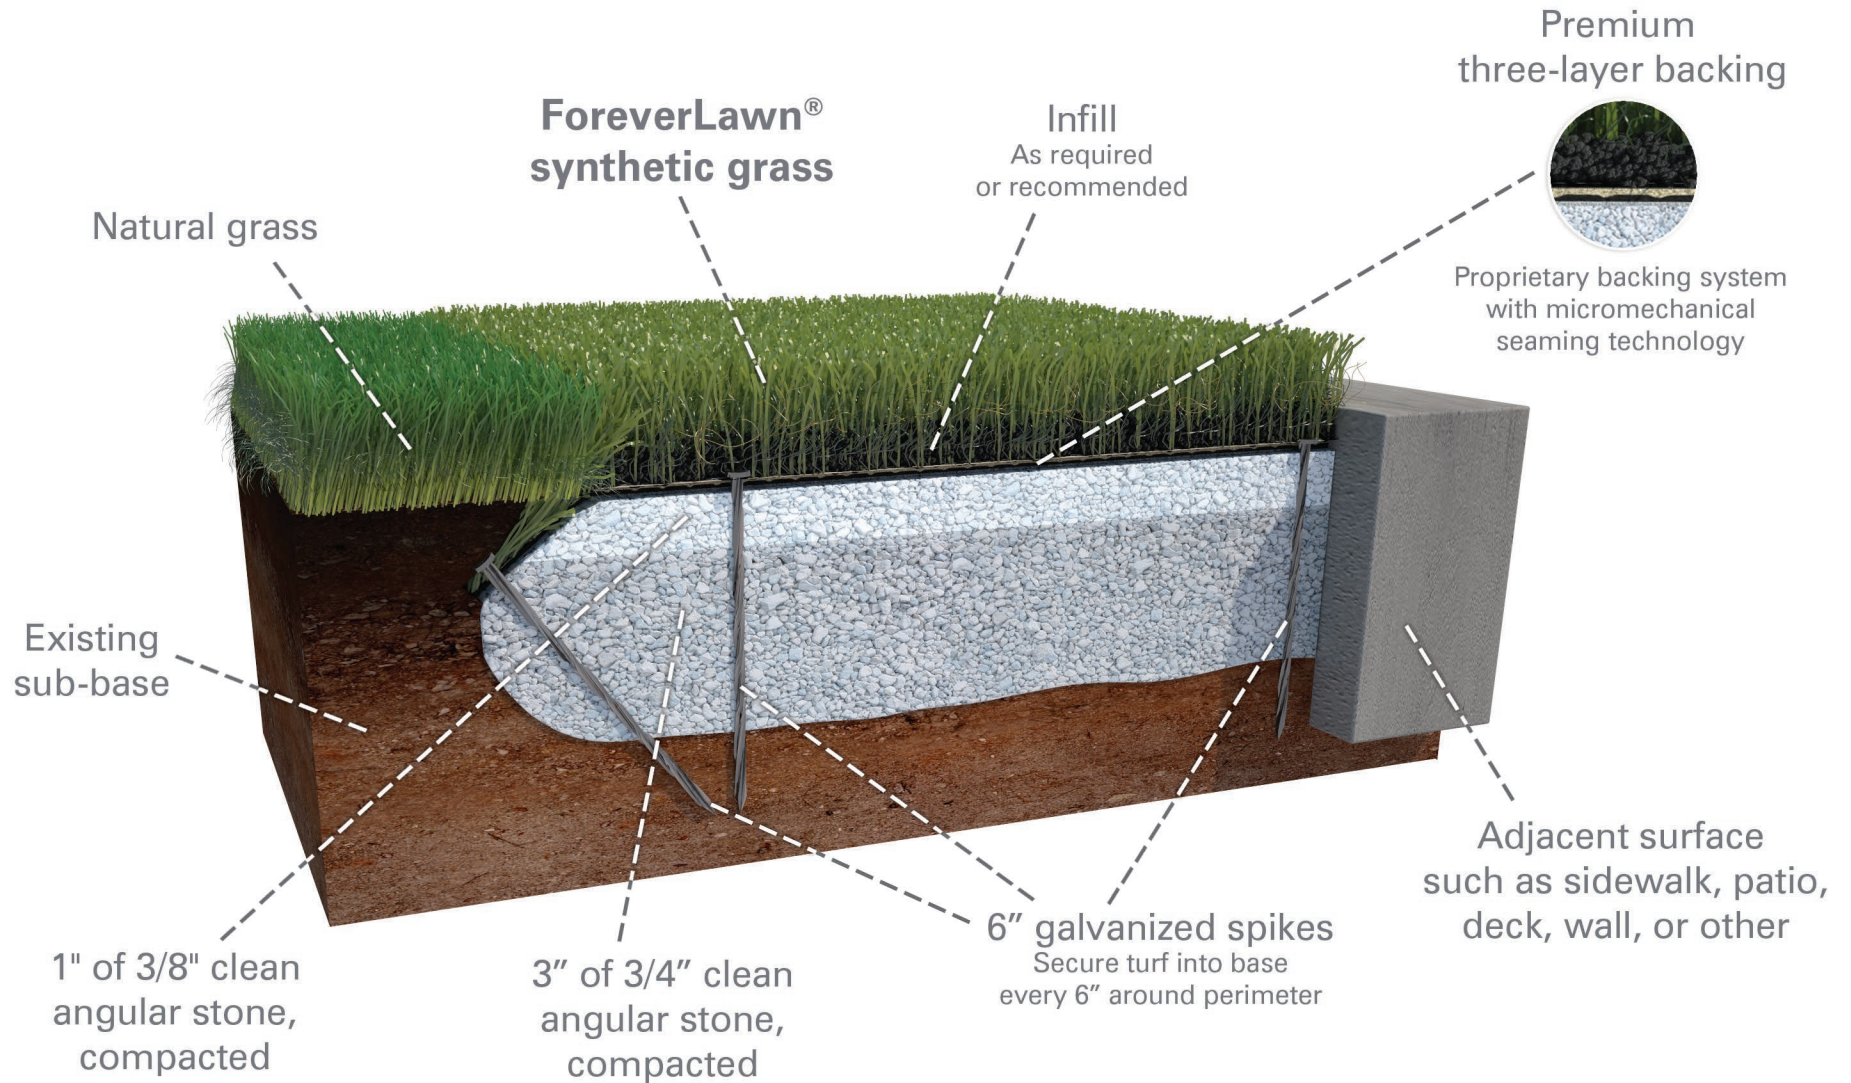

# ForeverLawn Landscape System

Installed over aggregate without perimeter boards

330.499.8873 • foreverlawn.com  
8007 Beeson St., Louisville, OH 44641

microsite.caddetails.com/1148

By	G. Swartz	08/23
Scale	Not to scale	
Drawing No.	M1473	