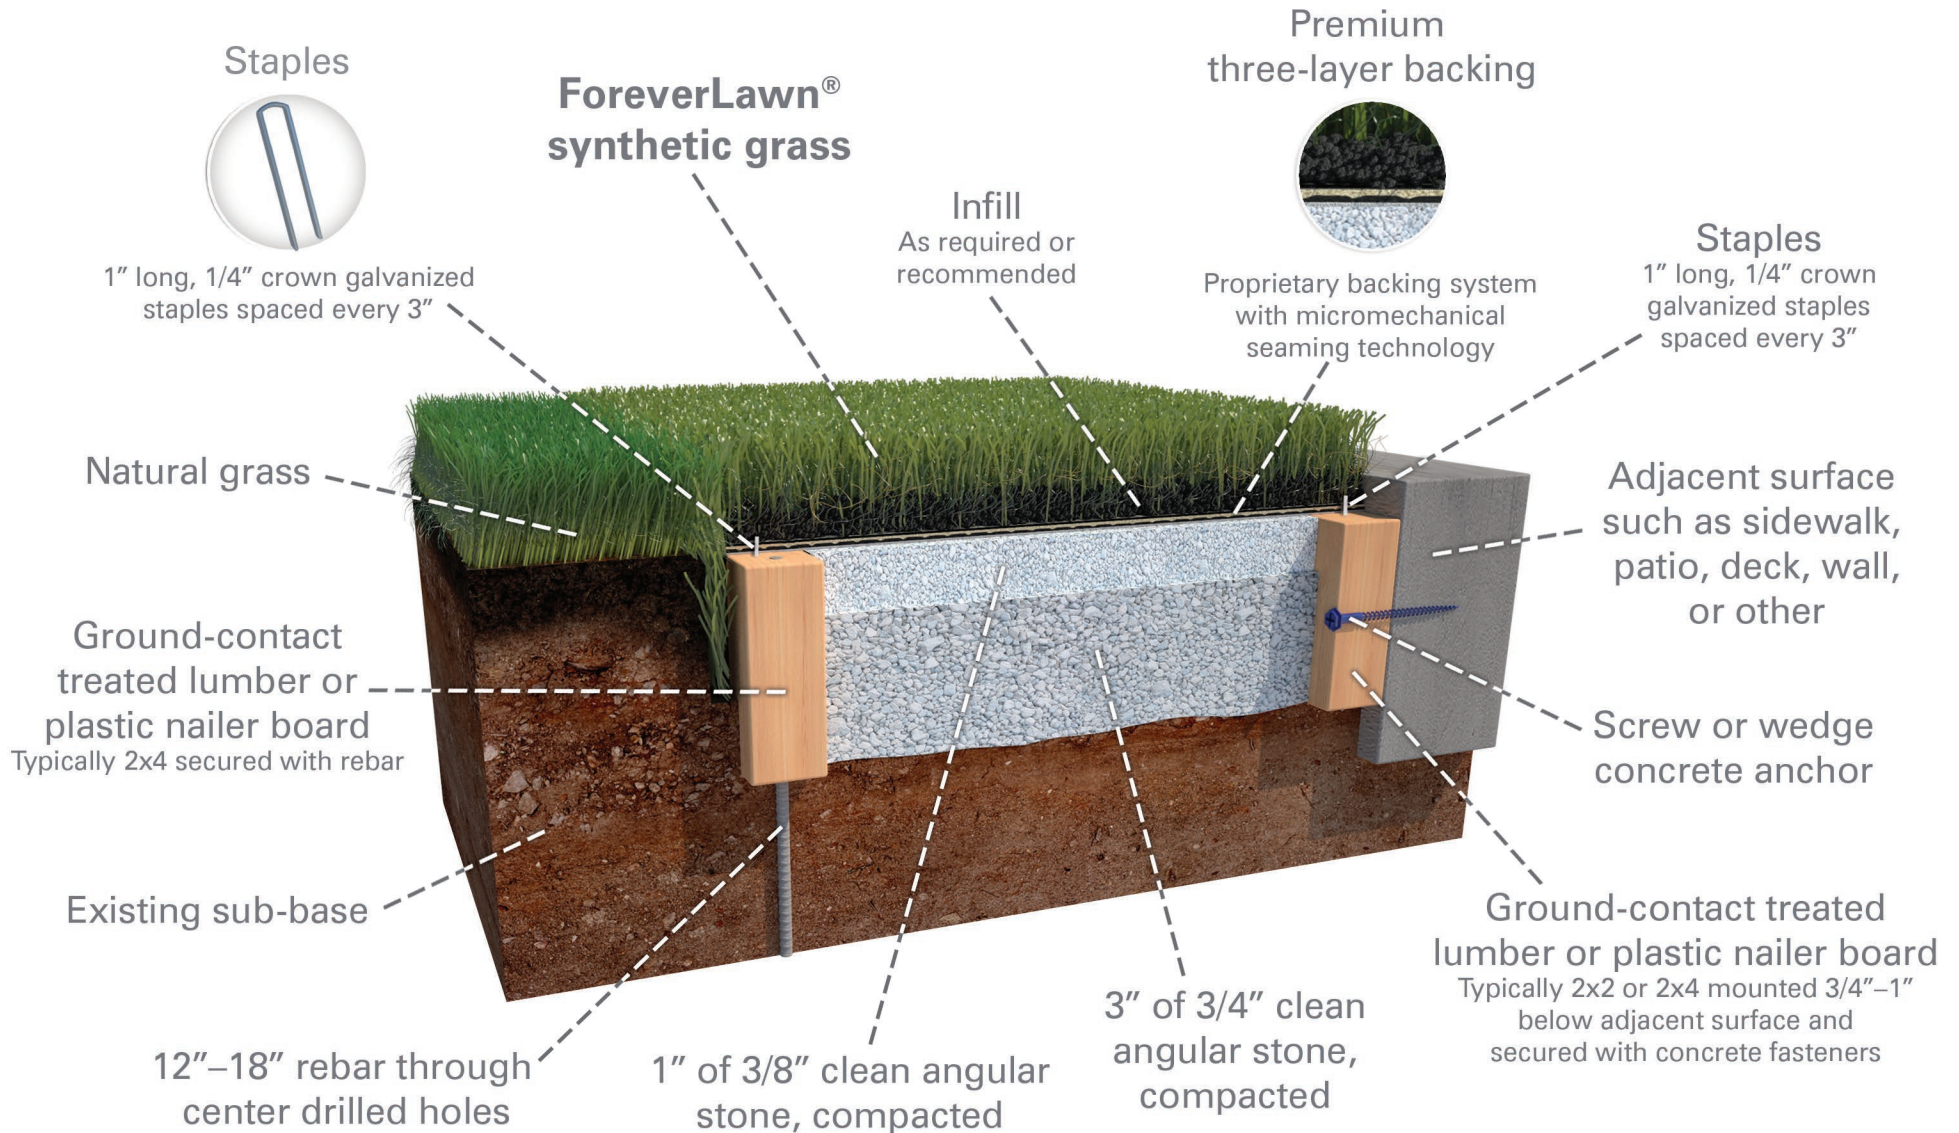

ForeverLawn Landscape System

Installed over aggregate with perimeter boards

330.499.8873 • foreverlawn.com
8007 Beeson St., Louisville, OH 44641

microsite.caddetails.com/1148

By	G. Swartz	08/23
Scale	Not to scale	
Drawing No.	M1474	