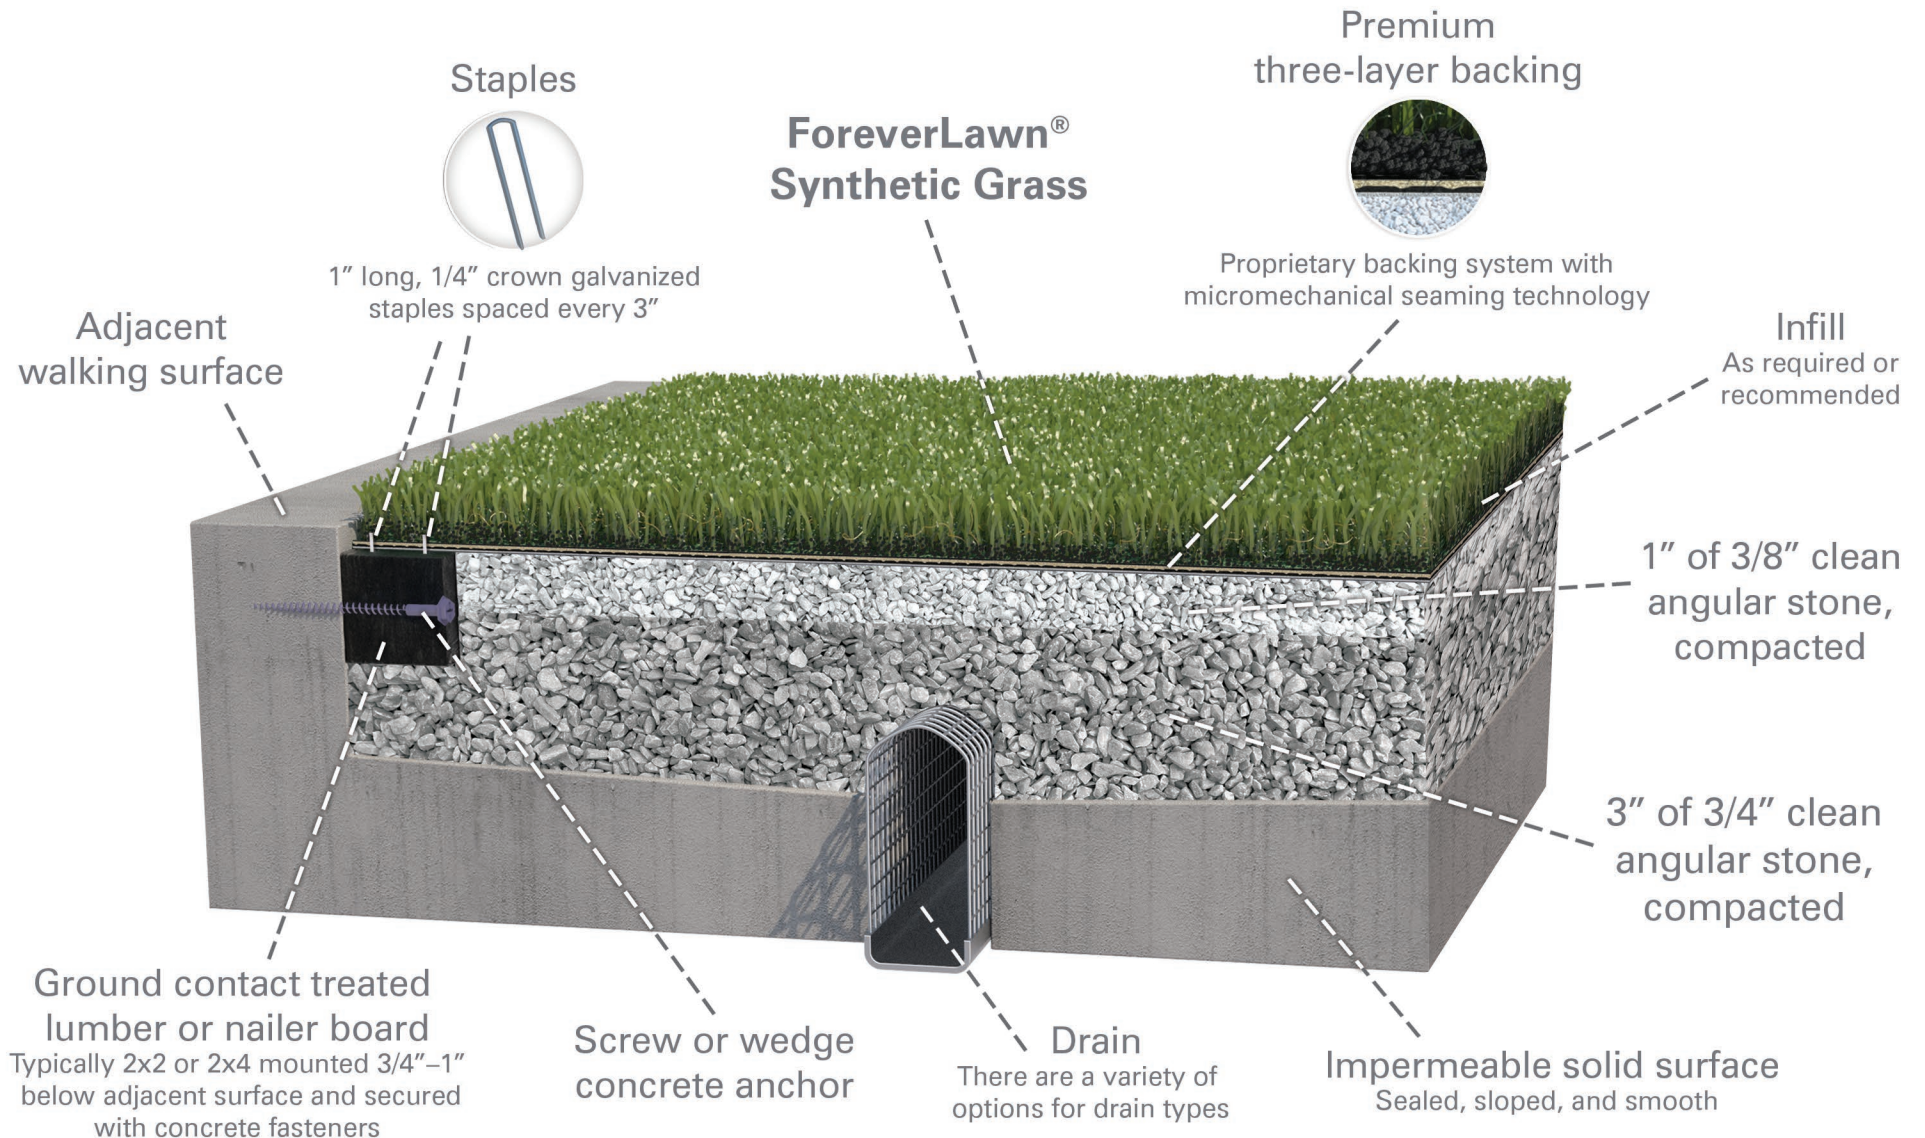

ForeverLawn Landscape System

Installed over aggregate on structure

330.499.8873 • foreverlawn.com
8007 Beeson St., Louisville, OH 44641

microsite.caddetails.com/1148

| | | |
|-------------|--------------|-------|
| By | G. Swartz | 08/23 |
| Scale | Not to scale | |
| Drawing No. | M1675 | |