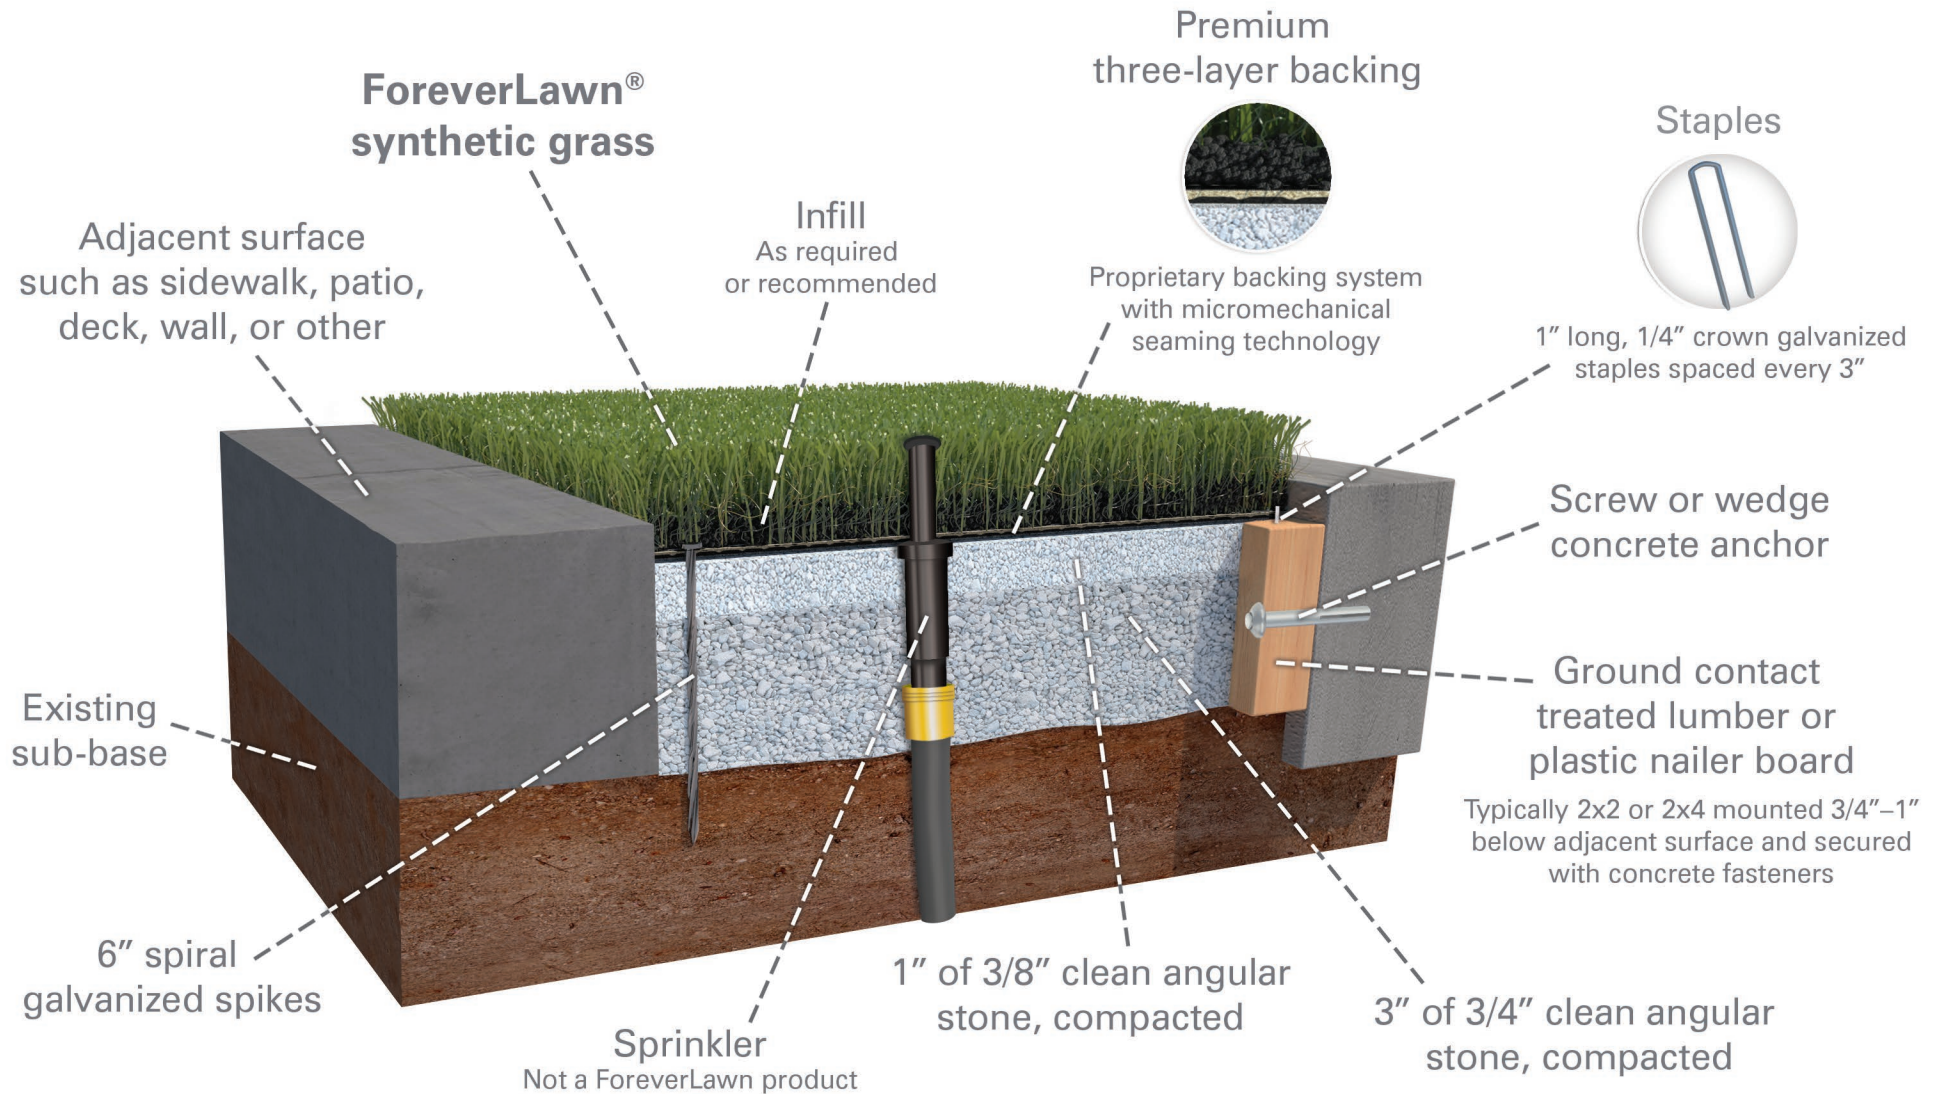

ForeverLawn Landscape System

Hardscape edging with area containing sprinklers

330.499.8873 • foreverlawn.com
8007 Beeson St., Louisville, OH 44641

microsite.caddetails.com/1148

By	G. Swartz	08/23
Scale	Not to scale	
Drawing No.	M1578	