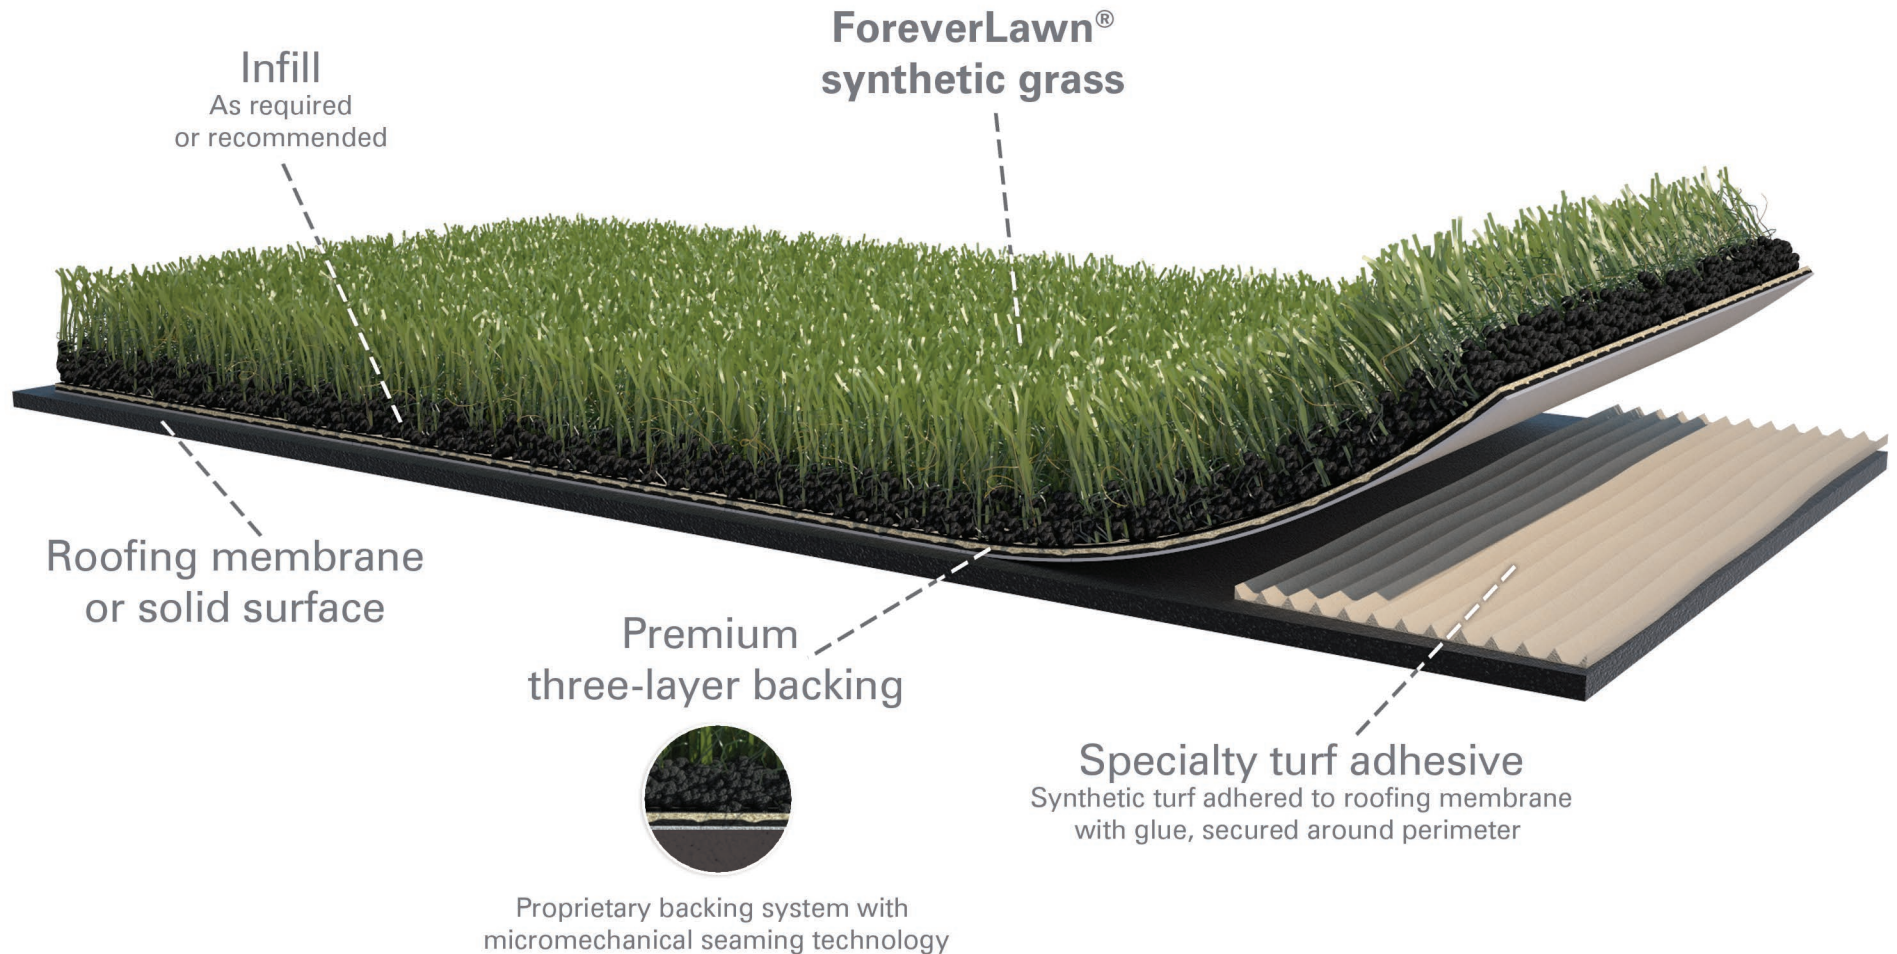

# ForeverLawn Landscape System

Installed directly over roof

330.499.8873 • foreverlawn.com  
8007 Beeson St., Louisville, OH 44641

microsite.caddetails.com/1148

By	G. Swartz	08/23
Scale	Not to scale	
Drawing No.	M1476	